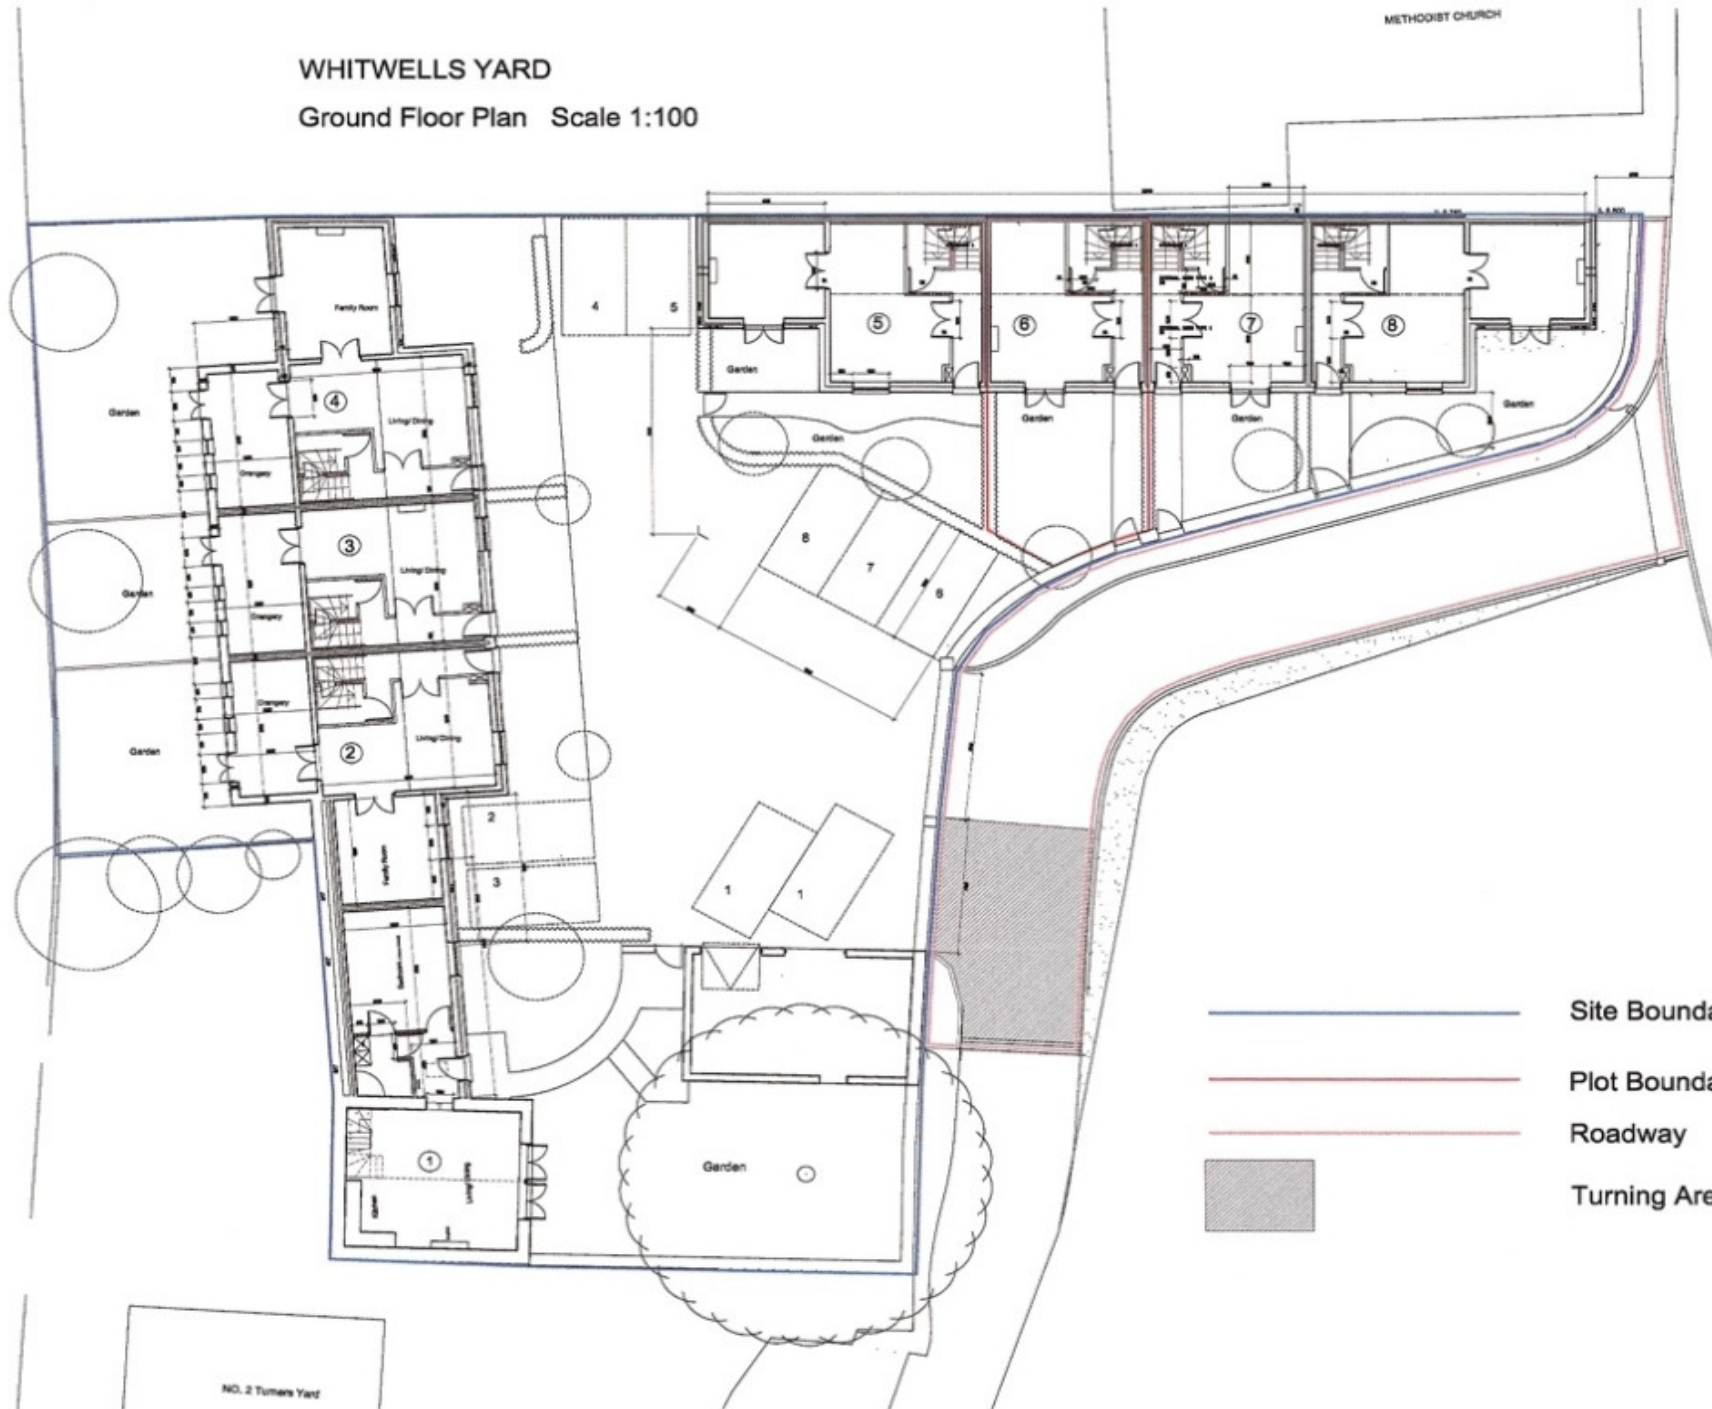

WHITWELLS YARD

Ground Floor Plan Scale 1:100

METHODIST CHURCH

NO. 2 Tumens Yard

- Site Boundary
- Plot Boundary
- Roadway
- Turning Area